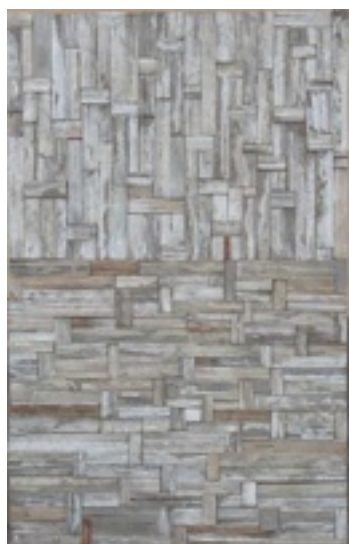

Andre Hiep

Composition 67 60 x 104 cm \$1250 sold

Five to Eight 80 x 80 cm \$1150

Tabulation 90 x 60 cm \$1100

Ivy Hill Gallery 1795 Bermagui Road Wapengo (02) 6494 0152

Andre Hiep

Equilibrium 95 x 60 cm \$1150

Brown Earth 53 x 66 cm \$800

Blue Verticals 60 x 60 cm \$750

Andre Hiep

Threesome 40 x 120 \$1150 sold

Once Trees 120 x 160 \$1650 sold

Before Nightfall triptych 45 x 245 \$1950

Fire 92 x 90 \$1650 sold

Andre Hiep