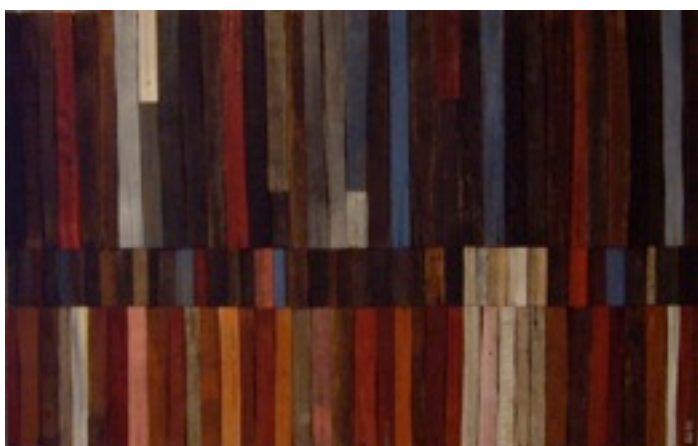

Fire II 76 x 120 cm $1650