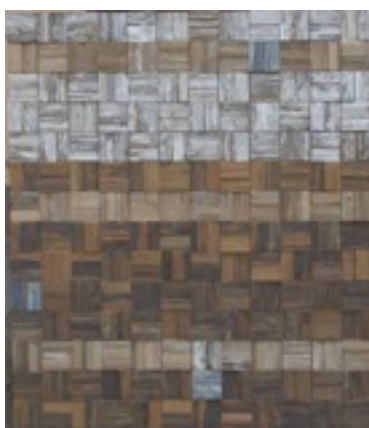

Andre Hiep

Composition 67 60 x 104 cm \$1250 sold

Five to Eight 80 x 80 cm \$1150

Tabulation 90 x 60 cm \$1100

Ivy Hill Gallery 1795 Bermagui Road Wapengo (02) 6494 0152

Andre Hiep

Equilibrium 95 x 60 cm \$1150

Brown Earth 53 x 66 cm \$800

Blue Verticals 60 x 60 cm \$750

Andre Hiep

Threesome 40 x 120 \$1150 sold

Once Trees 120 x 160 \$1650 sold

Before Nightfall triptych 45 x 245 \$1950

Fire 92 x 90 \$1650 sold

Andre Hiep