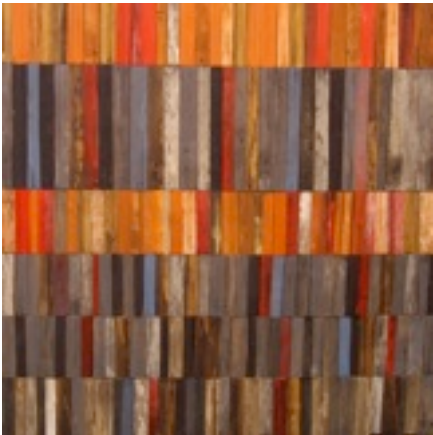

Brown Earth 53 x 66 cm \$800

Blue Verticals 60 x 60 cm \$750

Andre Hiep

Threesome 40 x 120 \$1150 sold

Once Trees 120 x 160 \$1650 sold

Before Nightfall triptych 45 x 245 \$1950

Fire 92 x 90 \$1650 sold

Andre Hiep