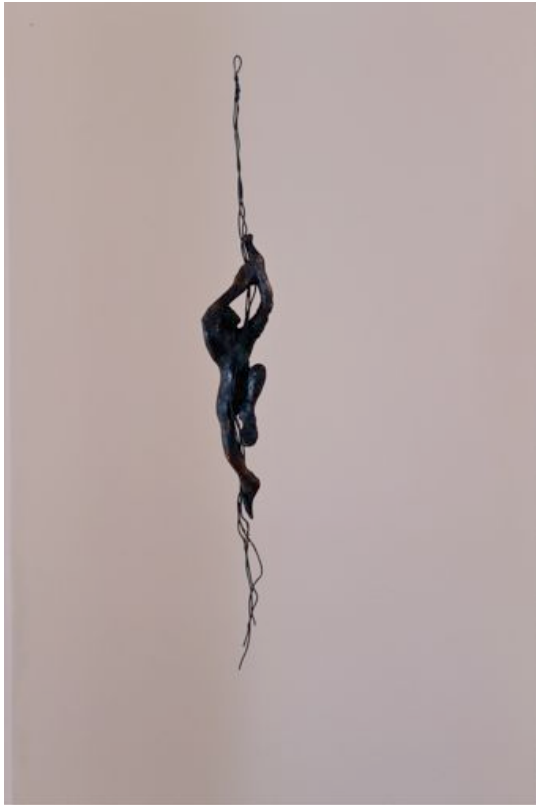

Ian Bartholomew

Climbing Man Front view

Back view

Red Gum mounted on steel base with bronze figure 166 x 42 x 39 \$1250

Man in Hat      timber and bronze      \$1250      sold

Mirror Man      timber and bronze      \$680

Climbing Man 2 timber, bronze and steel 1m x 80 cm x 39 cm \$680 sold

Man on Rock granite and bronze 48 x 30 x 20 cm \$980

Balance 3 timber and bronze 40 x 57 x 14 cm \$550

Balance 2     timber and bronze     30 x 56 x 10 cm     \$550

Balance 1     timber and bronze     20 x 70 x 10 cm     \$550

Climbing Rope 1 45 x 5 cm \$550

Climbing Rope 2 49 x 10cm \$550

Climbing Rope 3 49 x 6 cm \$550

Five Seagulls

cast bronze

\$500 in total, \$110 each