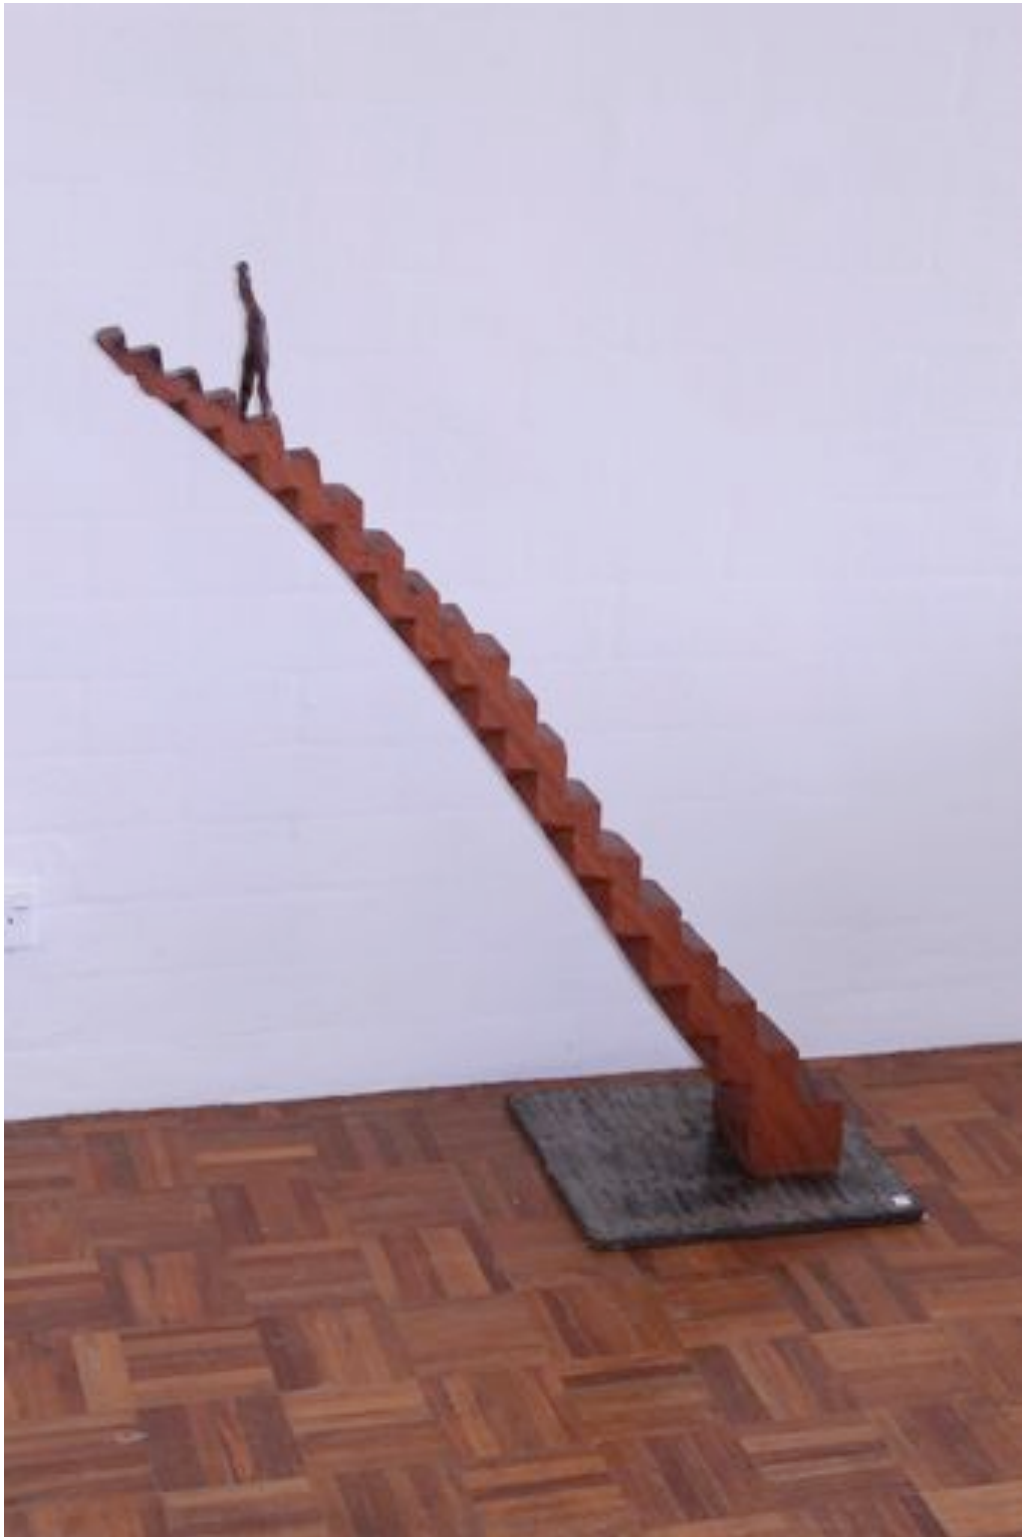

Ian Bartholomew

Climbing Man Front view

Back view

Red Gum mounted on steel base with bronze figure 166 x 42 x 39 \$1250

Man in Hat      timber and bronze      \$1250      sold

Mirror Man      timber and bronze      \$680

Climbing Man 2 timber, bronze and steel 1m x 80 cm x 39 cm \$680 sold

Man on Rock granite and bronze 48 x 30 x 20 cm \$980

Balance 3 timber and bronze 40 x 57 x 14 cm \$550

Balance 2     timber and bronze     30 x 56 x 10 cm     \$550

Balance 1     timber and bronze     20 x 70 x 10 cm     \$550

Climbing Rope 1 45 x 5 cm \$550

Climbing Rope 2 49 x 10cm \$550

Climbing Rope 3 49 x 6 cm \$550

Five Seagulls

cast bronze

\$500 in total, \$110 each