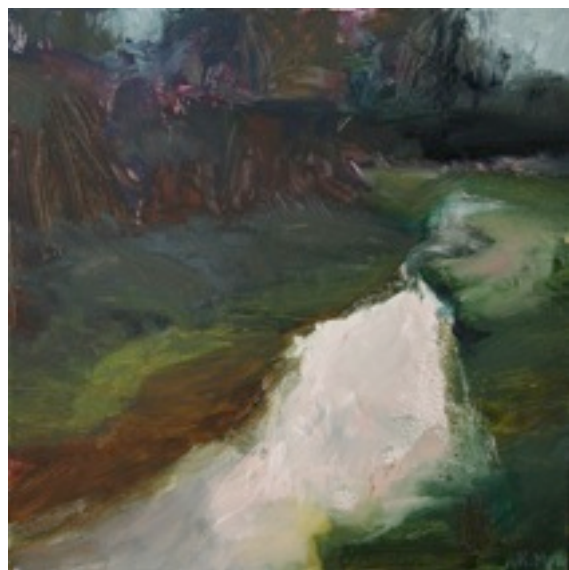

Morning, Walker Gorge
oil on linen 92 x 102 cm
\$4000

Koolpin Gorge
oil on linen 92 x 102
\$4000

Hérons, Koolpin Gorge oil on linen 92 x 102 cm \$4000

Whiskers Creek , Dusk
oil on canvas 45 x 45 cm
\$1600

Creek, Looking South
oil on canvas 45 x 45 cm
\$1600

The River (in two parts) oil on canvas 120 x 200 cm \$ 11,000

Creek Reflection
oil on canvas
76 x 76 cm
\$ 3000

Fish of the Headland oil on
canvas 76 x 76 cm \$ 3000