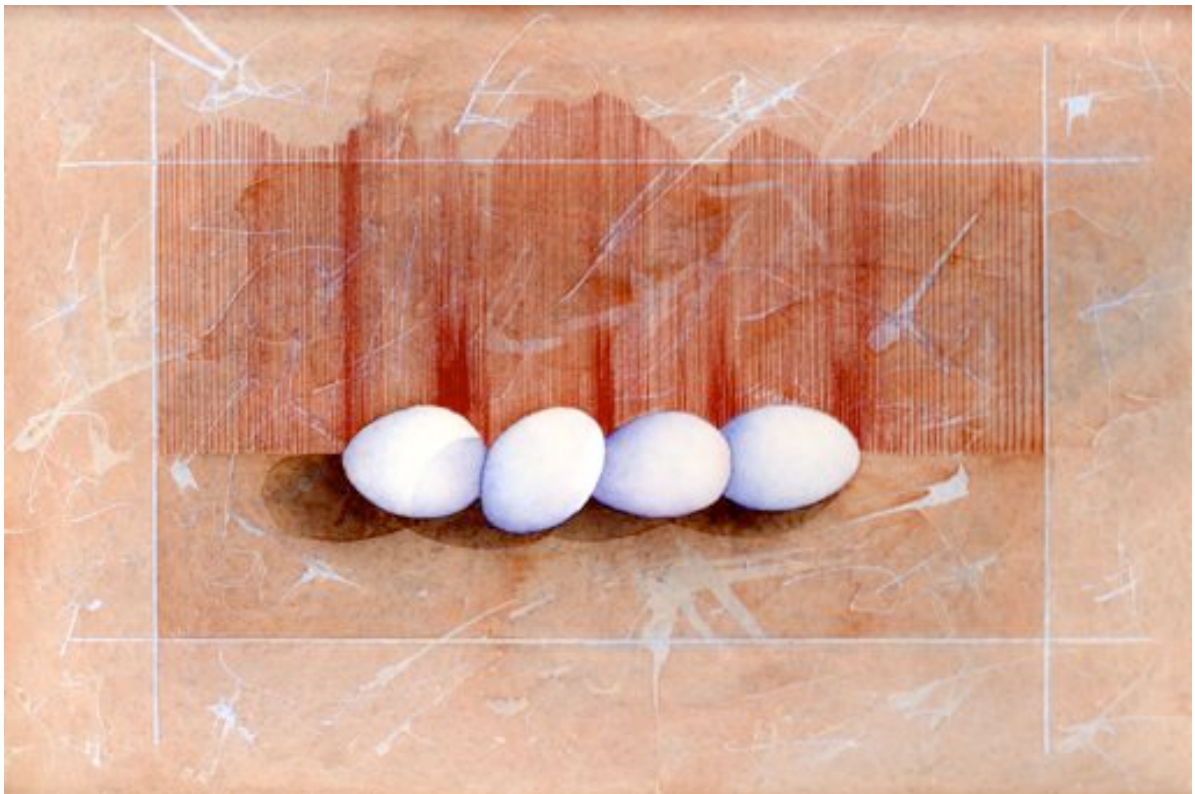

Rose Chaffey Catalogue Ivy Hill 2011

All works are framed and are watercolour on Arches 300gm paper. Framed sizes in brackets.

Bowl of eggs # 1, 20 x 24.5cm (31 x 35.5) \$480

Four blue eggs, 20 x 30cm (31 x 41) \$500

Bowl of eggs # 2, 25 x 22.5cm (36 x 33.5) \$480

Chook teapot, 22 x 22cm (33 x 33) \$475

Jug # 1, 20 x 20cm (33 x 33) \$480

Favourite tea cup, 20 x 25cm (31 x 36) \$460

Grandma's teapot, 25 x 22cm (36 x 33) \$490

Jug # 2, 22.5 x 20cm (35 x 32) \$460

Birthday teacup, 20 x 22cm (33 x 35) \$460

Miss Miracle lays an egg, 20 x 22.5cm (31 x 33.5) \$550

Nest with three eggs # 1, 22.5 x 22.5cm (33.5 x 33.5) \$480

Nest with three eggs # 2, 20 x 20cm (31 x 31) \$500

Nest with three eggs # 3, 22.5 x 22.5cm (35 x 35) \$500

Oroborous # 2, 30 x 20cm (43 x 33) \$480

Night sky over the paddock, 67 x 48cm (87.5 x 68) \$790

Tanja after the rain, 49 x 68cm (68 x 88.5) \$900

Five goats, 31.5 x 49cm (51 x 70) \$750