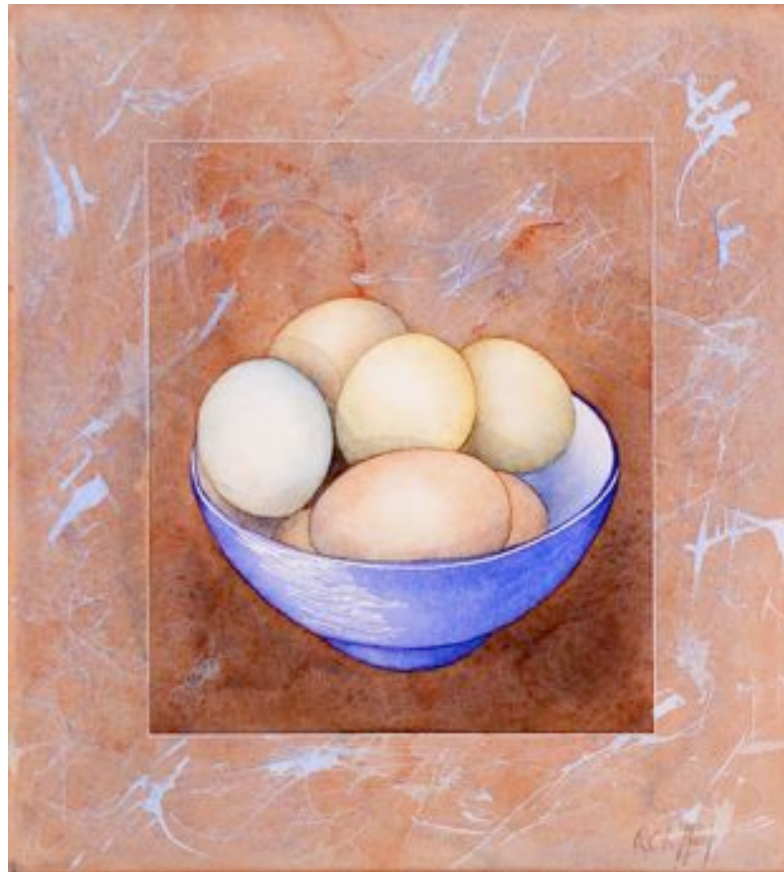

Rose Chaffey Catalogue Ivy Hill 2011

All works are framed and are watercolour on Arches 300gm paper. Framed sizes in brackets.

Bowl of eggs # 1, 20 x 24.5cm (31 x 35.5) \$480

Four blue eggs, 20 x 30cm (31 x 41) \$500

Bowl of eggs # 2, 25 x 22.5cm (36 x 33.5) \$480

Chook teapot, 22 x 22cm (33 x 33) \$475

Jug # 1, 20 x 20cm (33 x 33) \$480

Favourite tea cup, 20 x 25cm (31 x 36) \$460

Grandma's teapot, 25 x 22cm (36 x 33) \$490

Jug # 2, 22.5 x 20cm (35 x 32) \$460

Birthday teacup, 20 x 22cm (33 x 35) \$460

Miss Miracle lays an egg, 20 x 22.5cm (31 x 33.5) \$550

Nest with three eggs # 1, 22.5 x 22.5cm (33.5 x 33.5) \$480

Nest with three eggs # 2, 20 x 20cm (31 x 31) \$500