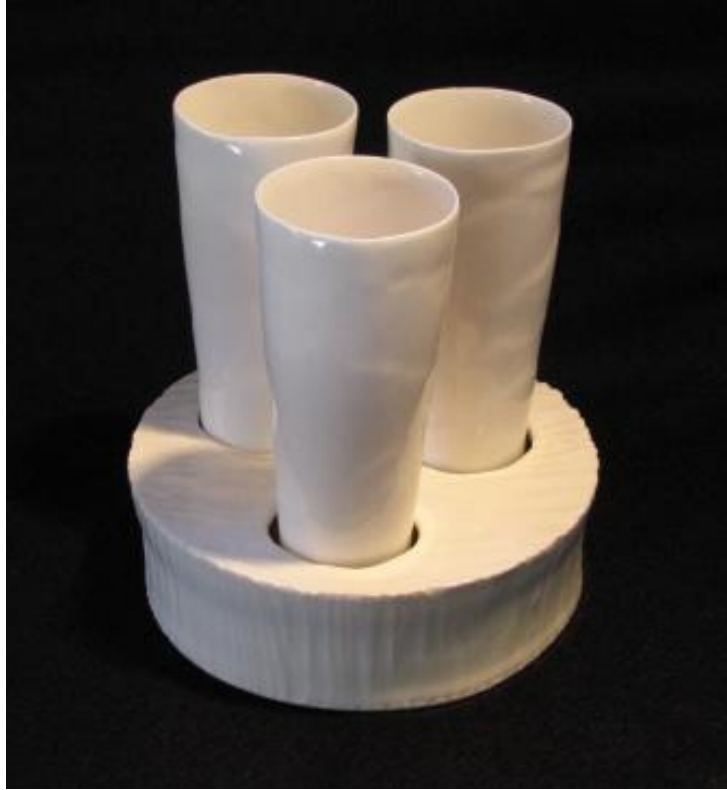

**SONJA JACOB**

**Porcelain Ware**

**Ivy Hill March 2011**

**CARVED BOWLS** Thrown, altered and carved, oxides, chun glaze  
\$45 to \$36 on size

**CARVED BOWLS** Thrown, altered and carved, oxides, chun glaze  
\$45 to \$60 on size

**DISTORTED BOWLS** Slipcast, altered, chun glaze  
**\$40 each**

**CONTORTED VESSELS** Slipcast, altered, chun glaze  
**\$30 each**

**BEAKERS IN STAND** Slipcast, shellac resist, carved, chun glaze \$120