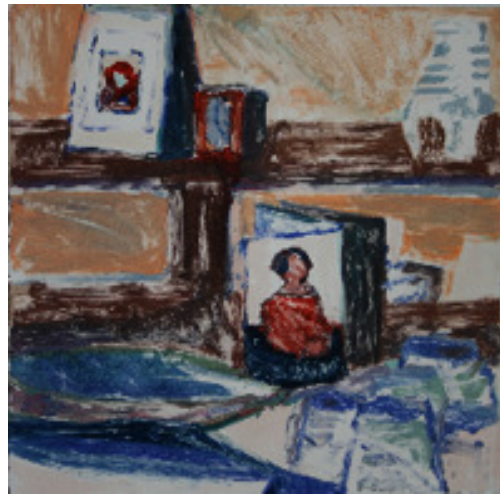

SUSAN CHANCELLOR

FIGURE IN THE LANDSCAPE

IVY HILL GALLERY NOVEMBER 2011

MONOTYPES oil on paper 31 x 30 cm, framed size 50 x 50 cm, each \$675

Morning

SOLD

The Dresser

Digger Resting

Studio Dog

SUSAN CHANCELLOR

Beyond the Verandah
oil on linen
70 x 83 cm
\$1200

The Shade
oil on canvas
92 x 76 cm
\$1400

SUSAN CHANCELLOR

MONOTYPES oil on paper, 31 x 30 cm, framed size 50 x 50 cm, each \$675

Chair

SOLD

Lounge Dog

Kitchen Window

Winter Work

The Drawing

SUSAN CHANCELLOR

Beyond the Studio
oil on linen
70 x 83 cm
\$1200