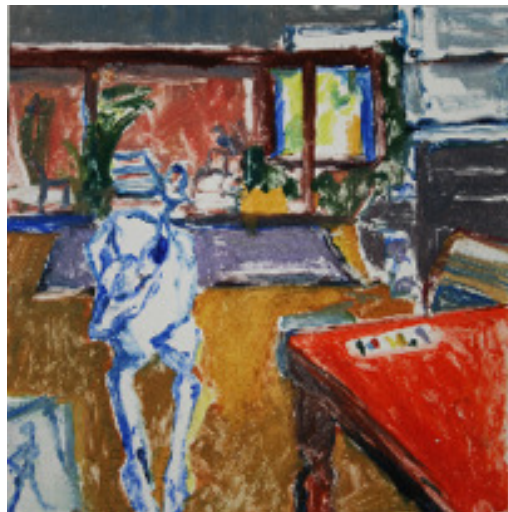

SUSAN CHANCELLOR

FIGURE IN THE LANDSCAPE

IVY HILL GALLERY NOVEMBER 2011

MONOTYPES oil on paper 31 x 30 cm, framed size 50 x 50 cm, each \$675

Morning

SOLD

The Dresser

Digger Resting

Studio Dog

SUSAN CHANCELLOR

Beyond the Verandah
oil on linen
70 x 83 cm
\$1200

The Shade
oil on canvas
92 x 76 cm
\$1400

SUSAN CHANCELLOR

MONOTYPES oil on paper, 31 x 30 cm, framed size 50 x 50 cm, each \$675

Chair

SOLD

Lounge Dog

Kitchen Window

Winter Work

The Drawing

SUSAN CHANCELLOR

Beyond the Studio
oil on linen
70 x 83 cm
\$1200