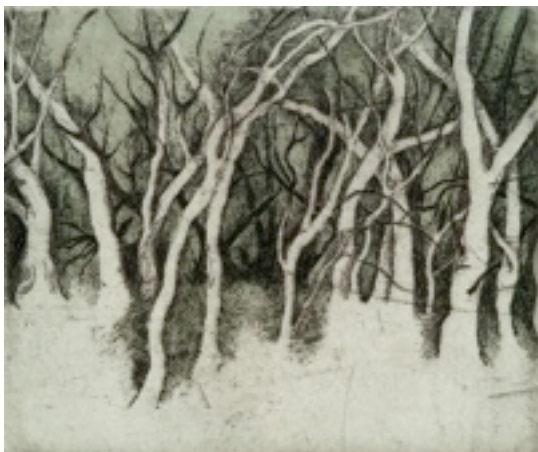

Eucalypts, Picnic Point 162 x 192 mm  
etching on Hahnemuhle paper

\$290 framed      \$120 unframed

Fig Trees, Aragannu 125 x 125 mm  
etching on Hahnemuhle paper

\$220 framed      \$120 unframed

Vine Tree (two panels) 400 x 250 mm  
etching on Hahnemühle paper

\$400 unframed

Two Pines, Currango 120 x 100 mm  
etching, acrylic on Hahnemuhle paper

\$230 framed

\$130 unframed

Winding Limbs 163 x 159 mm  
etching on Hahnemuhle paper

\$290 framed

\$140 unframed

Currango Scrub 102 x 125 mm  
etching, acrylic on Hahnemuhle paper