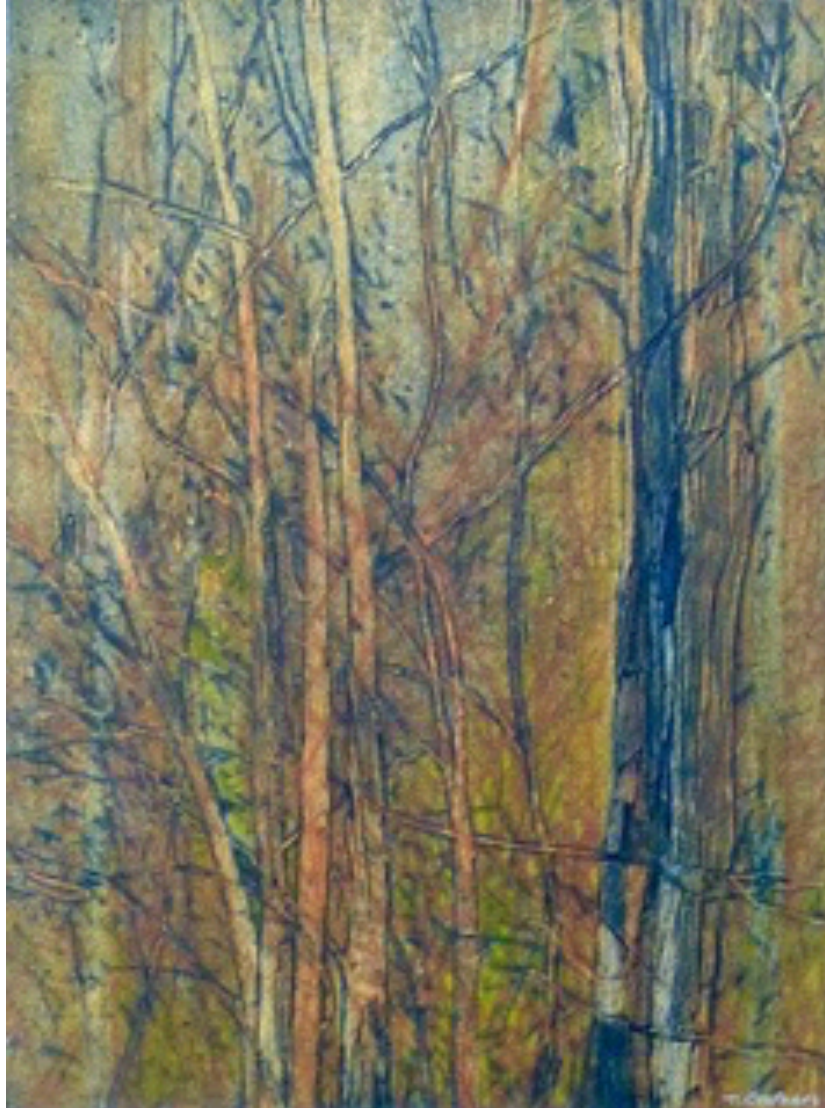

Tanya Crothers

Ivy Hill Gallery 2018

South Coast Forest II

hand coloured collograph

framed size 70 x 58 cm

\$775

The Garden Wall

hand coloured collagraph
unframed \$440
framed size 62 x 51 cm
\$680

The Hut

hand coloured collagraph
unframed \$440
framed size 62 x 51 cm
\$680